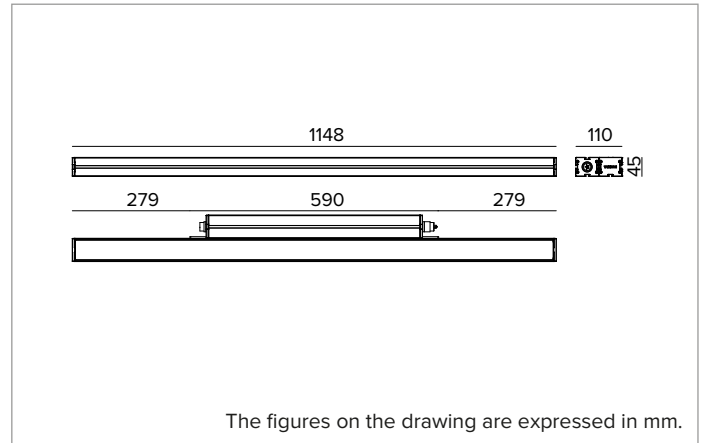

E0544FFL830ELBC | JEDI NOVA 55 Projector Side Box

Adjustable linear LED projector

	3000K	H(m)	D(m)	E _{max} (lx)		
	Ra80			31°		
	Fixture Power	70W	1	0.56	18583	
	Source Flux	9096lm	2	1.12	4646	
	Fixture Flux	6841lm	3	1.67	2065	
	Efficacy	98lm/W	4	2.23	1161	
TS2123	I _{max} =2043cd/klm	I _{max}	18583cd	5	2.79	743

Colour and finish: Burnished copper

Dimensions: L=1148mm

Weight: 4.7Kg

Version: STANDARD

Degree of protection: IP66,IP67,IP68,IP69

Mechanical Resistance: IK07

ELECTRICAL CHARACTERISTICS

Integrated driver available in the ON-OFF version (positioned laterally to the optical body). Supplied with through-wiring with longitudinal sealing IN/OUT panel connectors (the sealing limits the risk of humidity raising towards the driver/optical body). Luminaire compliant with EN 60598-2-22 for power supply from a centralised emergency system CPSS (Central Power Supply System), not incorporated in the luminaire - high risk areas excluded. The default power and flux are 100% in AC and 100% in DC.